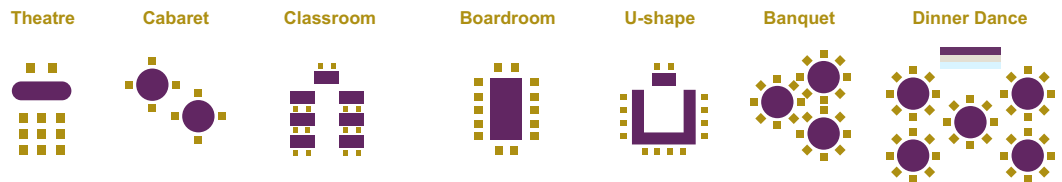

All rooms feature:

Capacities & Dimensions

ROOM NAME	FLOOR	THEATRE	CABARET	CLASSROOM	BOARDROOM	U SHAPE	DINNER BANQUET	DINNER DANCE
Cutler Room	GF	66	48	17	34	-	70	50
Terrace Room	1F	72	32	28	28	28	56	-
Drawing Room*	GF	53	24	18	22	21	30	-
The Parlour*	GF	15	8	-	16	-	-	-
The Library	GF	25	-	-	16	-	16	-
Montgomery	GF	35	16	-	16	15	16	-
Gallery	GF	24	24	12	20	16	20	-
Boardroom 1	GF	-	-	-	10	-	-	-
Boardroom 2	GF	-	-	-	8	-	-	-
Boardroom 3	GF	-	-	-	8	-	-	-
Lakeview	GF	200	150	-	-	-	200	180

*The parlour is attached to the drawing room and can only be accessed through the drawing room.

www.kenwoodhall.co.uk

email: events@kenwoodhall.co.uk

or call: +44 (0) 114 258 3811

Mercure Sheffield Kenwood Hall Hotel & Spa

Kenwood Road, Sheffield, South Yorkshire S7 1NQ